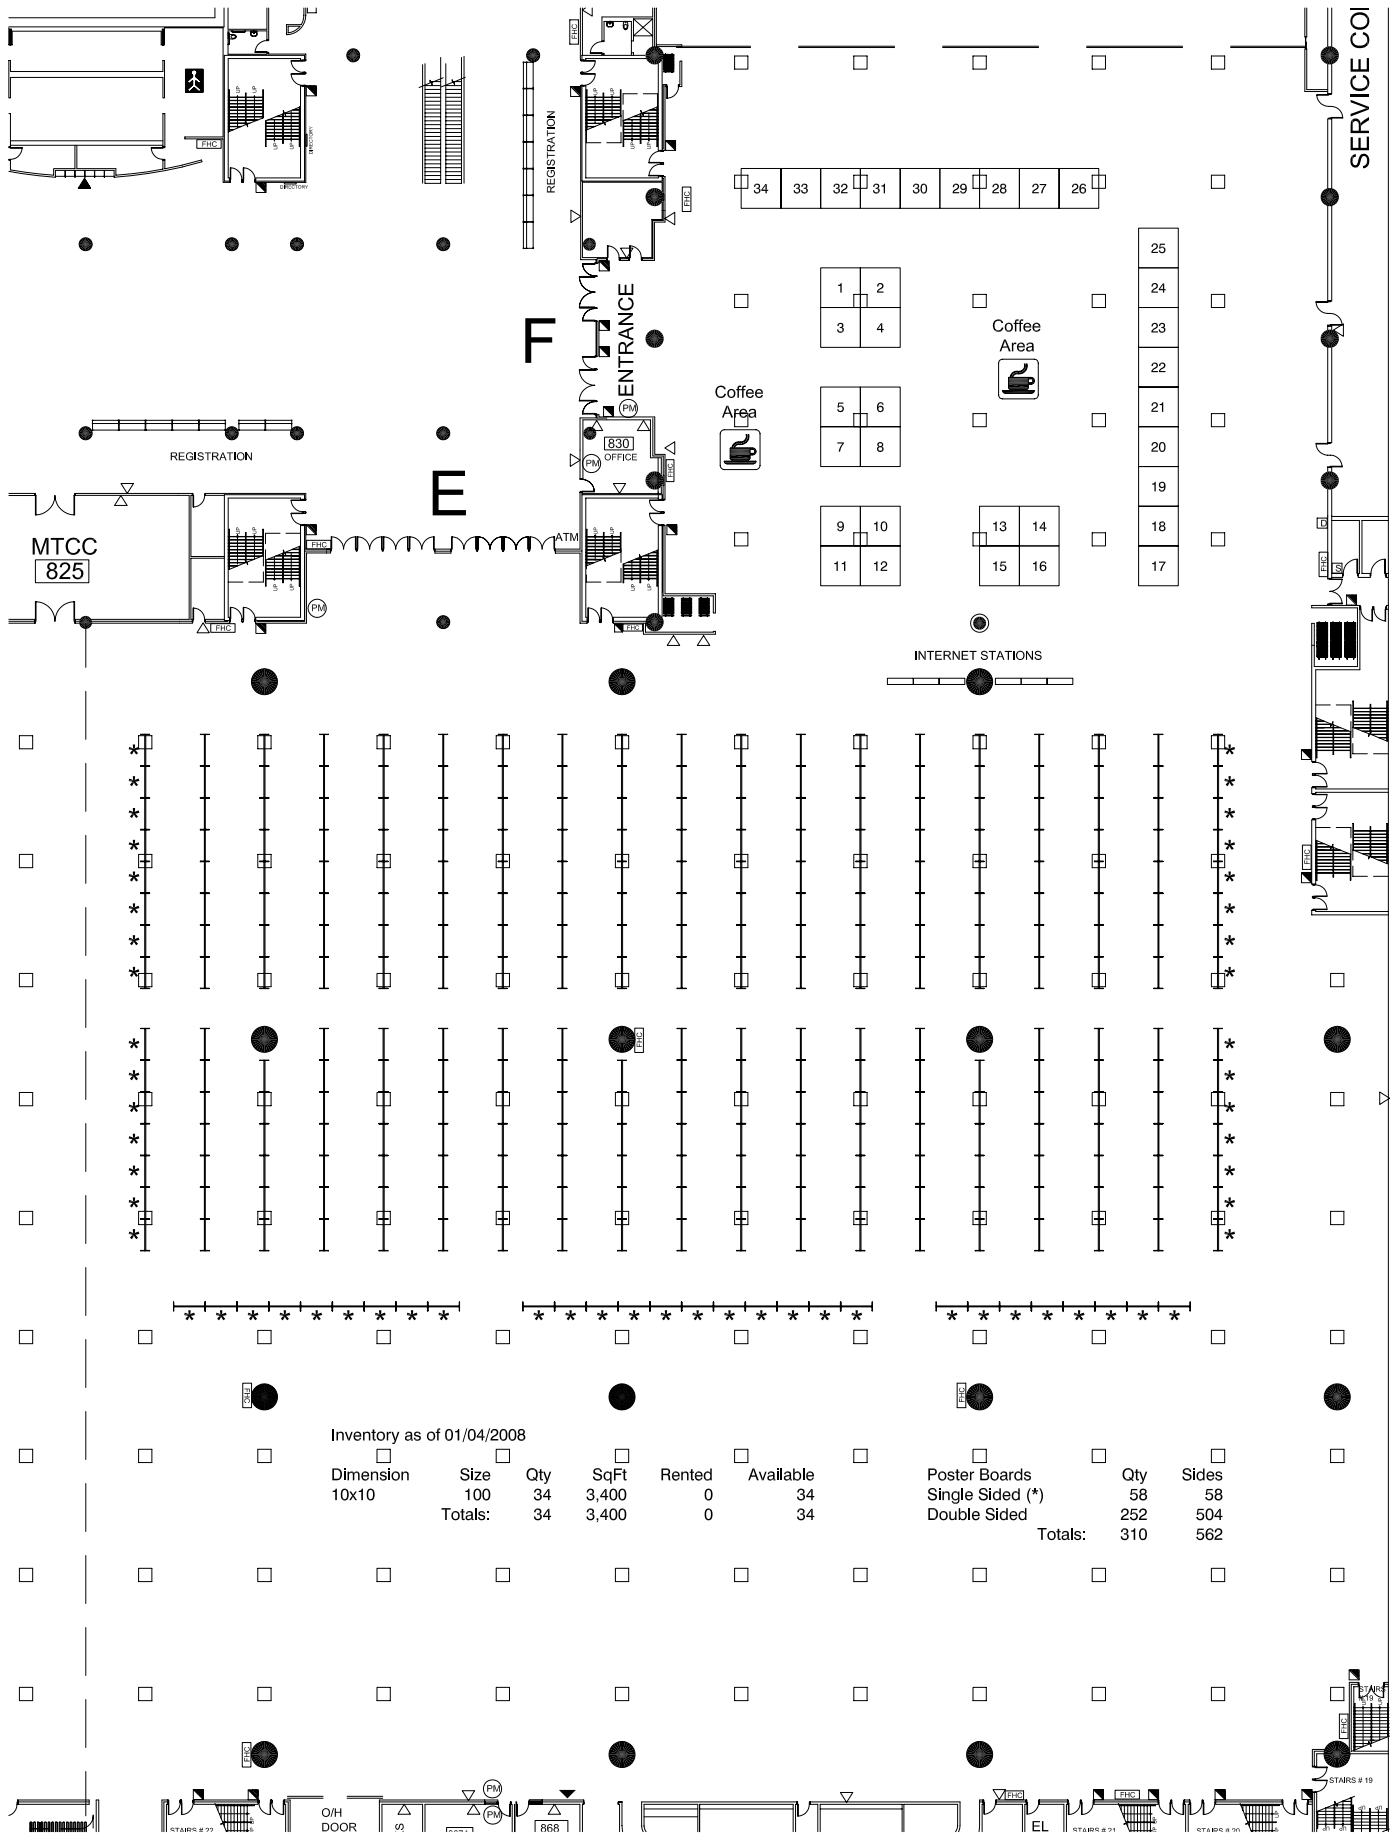

# ISMB - July 20 - 23, 2008

Inventory as of 01/04/2008

| Dimension      | Size | Qty       | SqFt         | Rented   | Available |
|----------------|------|-----------|--------------|----------|-----------|
| 10x10          | 100  | 34        | 3,400        | 0        | 34        |
| <b>Totals:</b> |      | <b>34</b> | <b>3,400</b> | <b>0</b> | <b>34</b> |

| Poster Boards    | Qty        | Sides      |
|------------------|------------|------------|
| Single Sided (*) | 58         | 58         |
| Double Sided     | 252        | 504        |
| <b>Totals:</b>   | <b>310</b> | <b>562</b> |